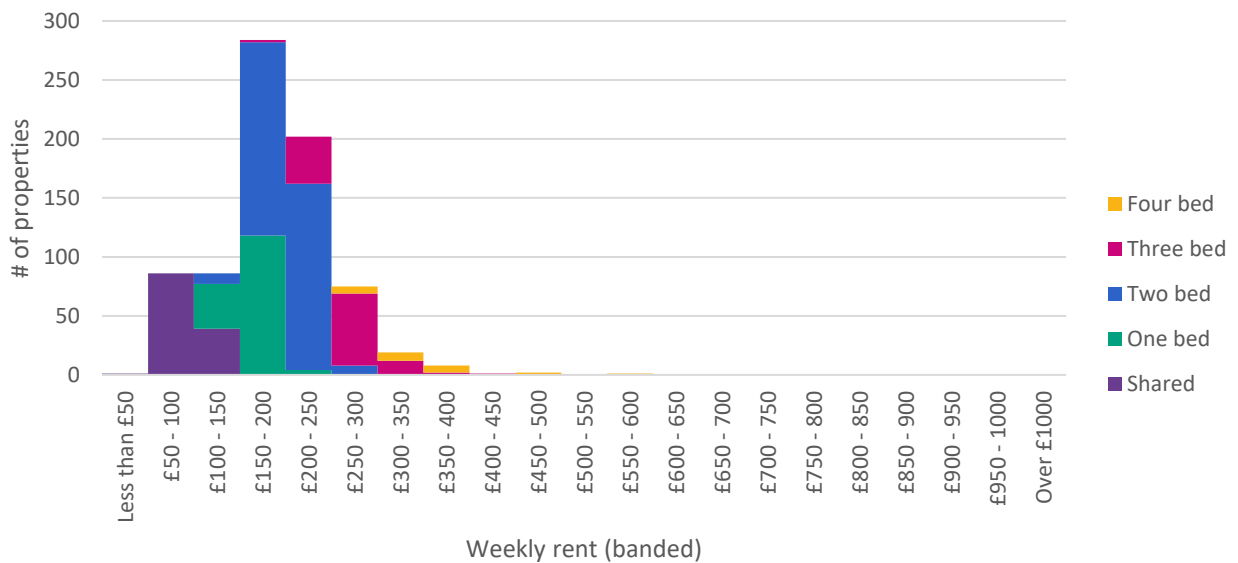

BRMA rental market report:
Aylesbury

WEEKLY RENTS

	Shared	One Bed	Two Bed	Three Bed	Four Bed
Lower quartile	£78.59	£155.05	£182.96	£229.28	£304.93
Median	£90.10	£159.95	£195.62	£264.66	£339.46
Upper quartile	£103.56	£172.60	£207.12	£287.67	£372.25

DEPTH OF MARKET

Source: VOA, OS OpenData