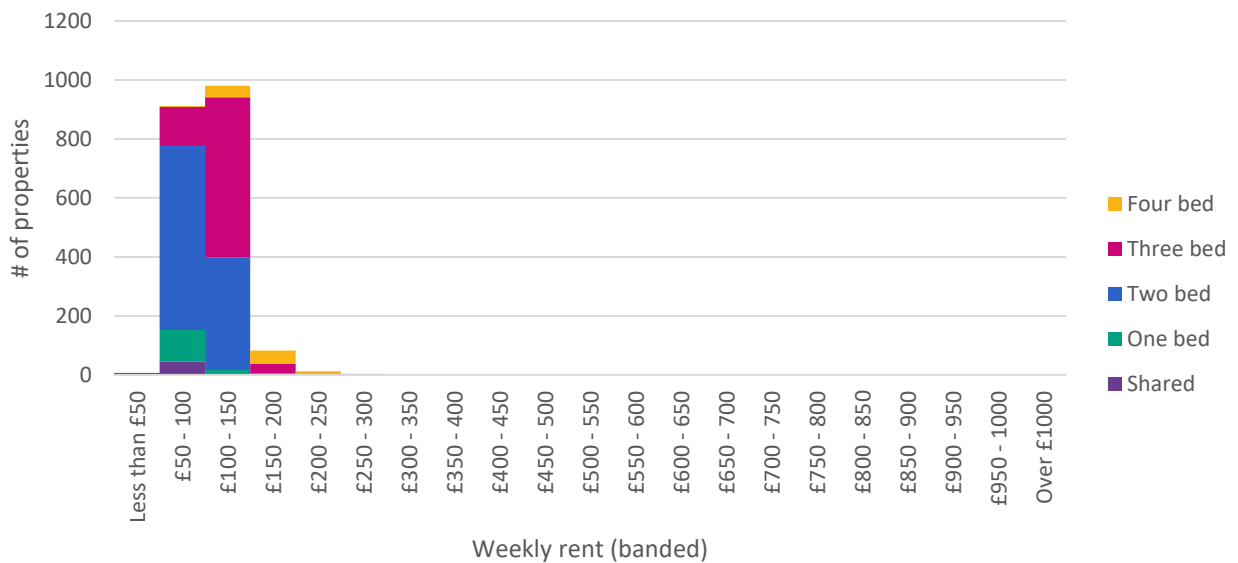

BRMA rental market report:
Barnsley

WEEKLY RENTS

	Shared	One Bed	Two Bed	Three Bed	Four Bed
Lower quartile	£57.98	£75.95	£89.75	£103.56	£137.97
Median	£61.42	£86.30	£97.81	£113.92	£159.95
Upper quartile	£67.66	£95.51	£103.56	£126.58	£184.11

DEPTH OF MARKET

Source: VOA, OS OpenData