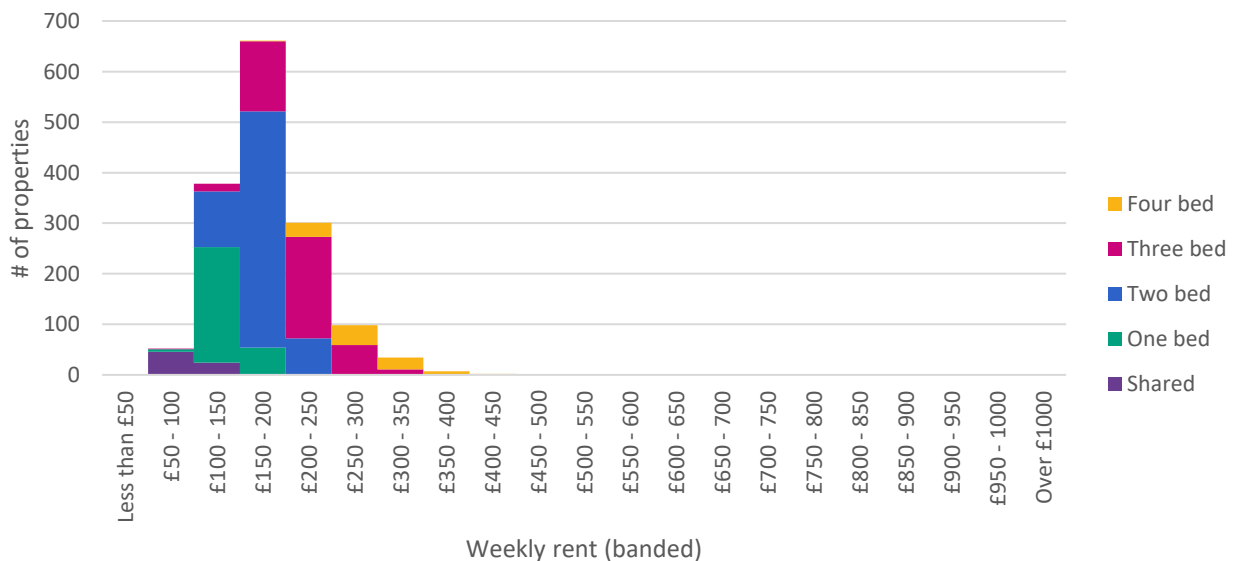

BRMA rental market report:
Bedford

WEEKLY RENTS

	Shared	One Bed	Two Bed	Three Bed	Four Bed
Lower quartile	£76.68	£126.58	£159.95	£189.86	£241.64
Median	£89.35	£136.93	£172.60	£207.12	£287.67
Upper quartile	£107.05	£149.59	£189.86	£230.14	£316.44

DEPTH OF MARKET

Source: VOA, OS OpenData