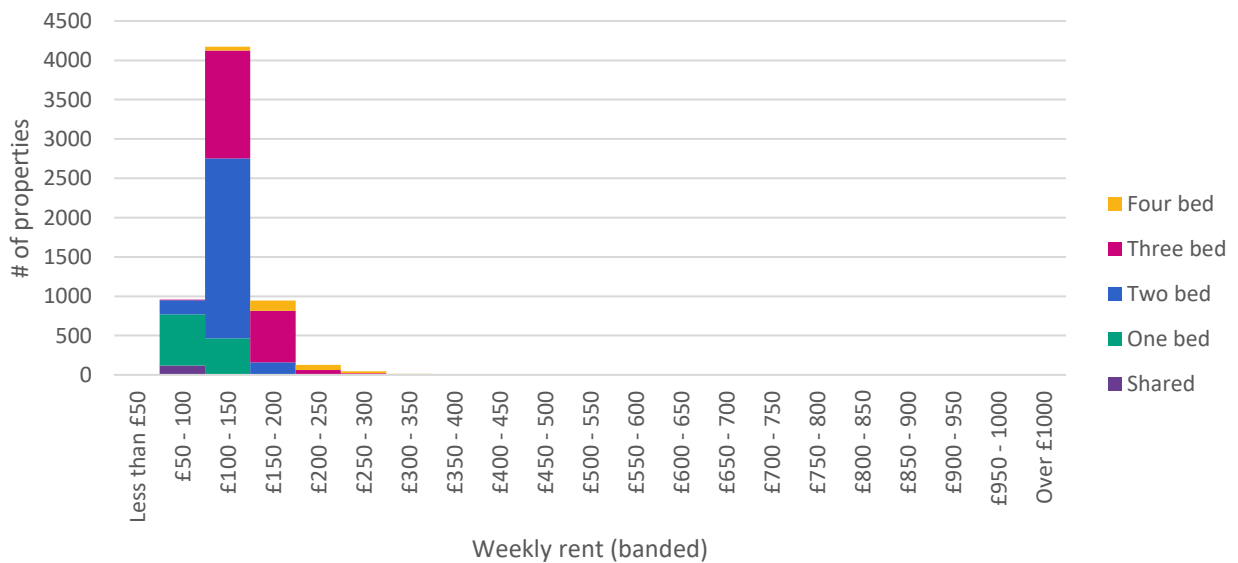

BRMA rental market report:
Black Country

Residential
Analysts

WEEKLY RENTS

	Shared	One Bed	Two Bed	Three Bed	Four Bed
Lower quartile	£56.50	£90.90	£113.92	£126.58	£159.95
Median	£65.00	£97.81	£120.82	£143.84	£187.56
Upper quartile	£70.00	£105.86	£132.33	£159.95	£212.88

DEPTH OF MARKET

Source: VOA, OS OpenData