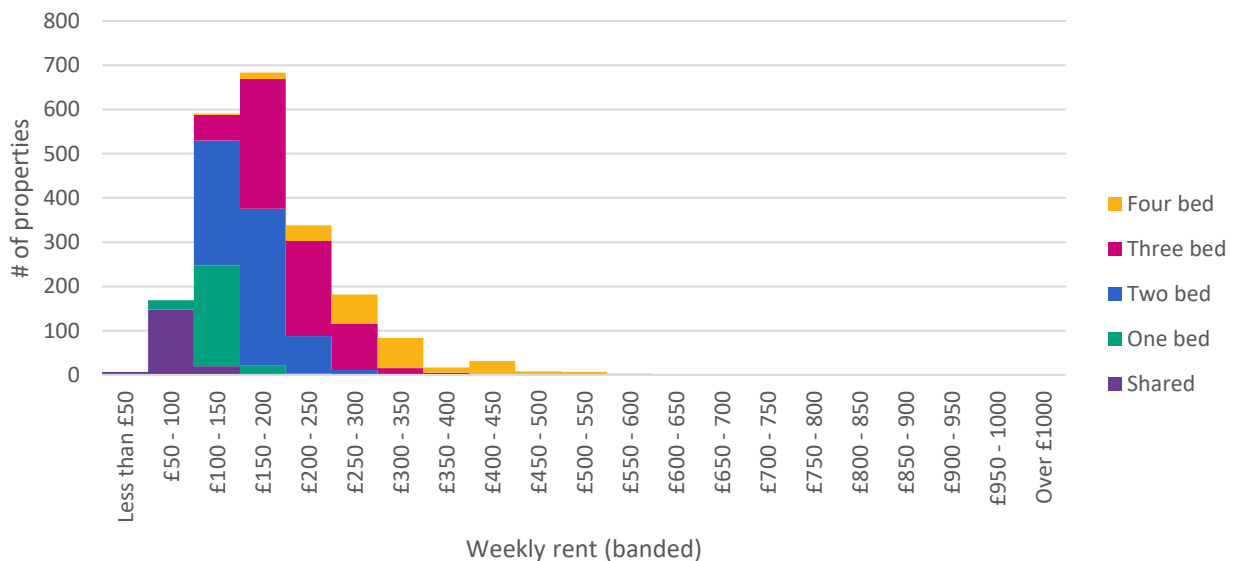

BRMA rental market report:
Bury St Edmunds

WEEKLY RENTS

	Shared	One Bed	Two Bed	Three Bed	Four Bed
Lower quartile	£71.59	£113.92	£143.84	£172.60	£253.15
Median	£82.85	£128.88	£159.95	£195.62	£310.68
Upper quartile	£90.63	£138.08	£178.36	£237.62	£345.21

DEPTH OF MARKET

Source: VOA, OS OpenData