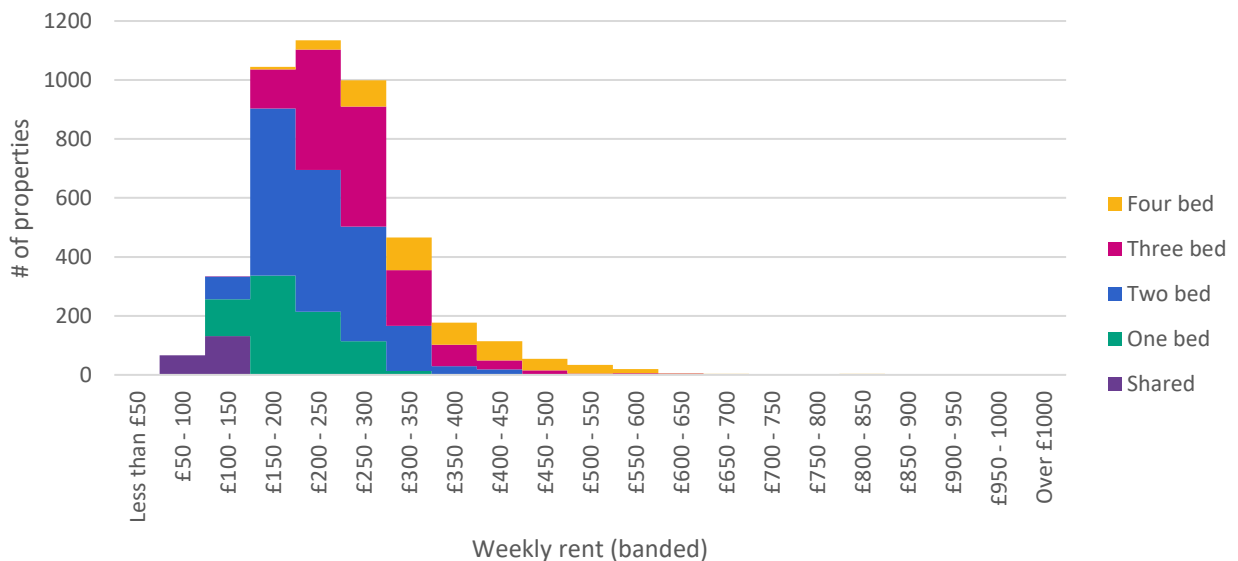

BRMA rental market report:
Cambridge

WEEKLY RENTS

	Shared	One Bed	Two Bed	Three Bed	Four Bed
Lower quartile	£92.05	£166.85	£182.96	£218.63	£299.18
Median	£109.66	£189.86	£218.63	£264.66	£345.21
Upper quartile	£120.31	£224.38	£271.27	£310.68	£437.26

DEPTH OF MARKET

Source: VOA, OS OpenData