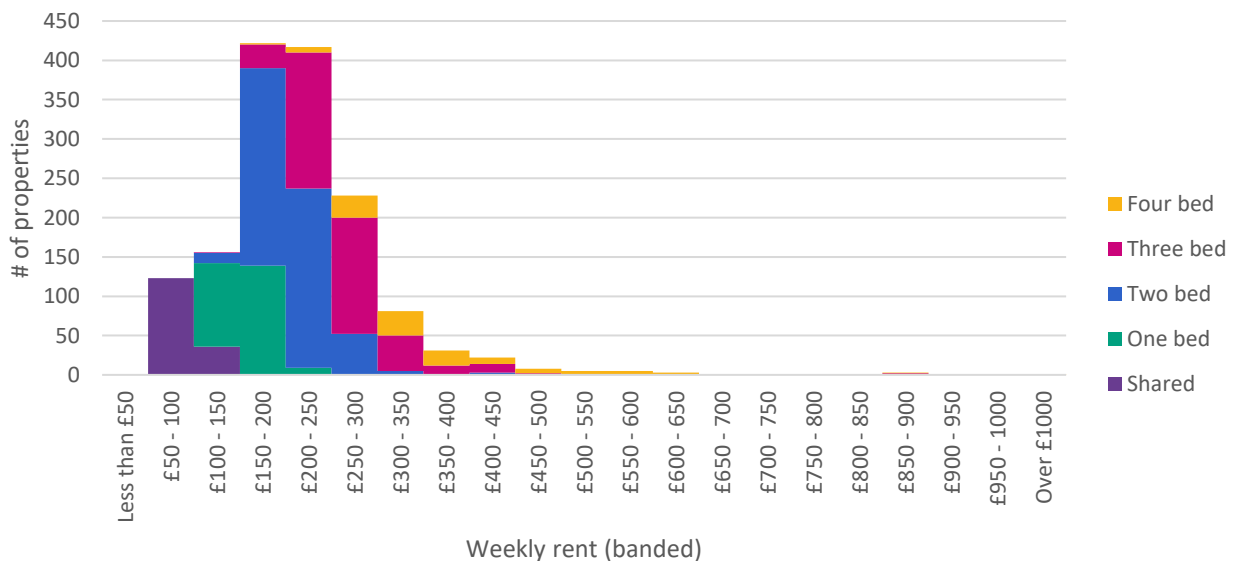

BRMA rental market report:  
Chichester

**WEEKLY RENTS**

	Shared	One Bed	Two Bed	Three Bed	Four Bed
Lower quartile	£84.35	£142.97	£182.96	£224.38	£298.03
Median	£92.05	£159.95	£201.37	£253.15	£345.21
Upper quartile	£98.96	£172.60	£218.63	£276.16	£398.14

**DEPTH OF MARKET**

Source: VOA, OS OpenData