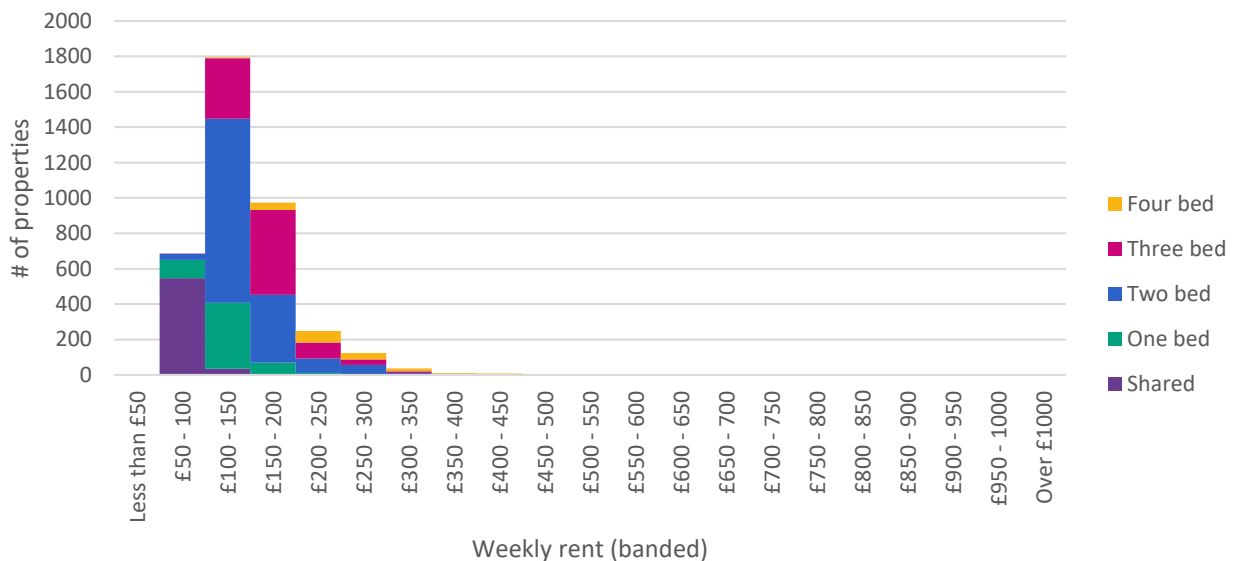

BRMA rental market report:
Coventry

WEEKLY RENTS

	Shared	One Bed	Two Bed	Three Bed	Four Bed
Lower quartile	£75.50	£103.56	£126.58	£143.84	£195.62
Median	£77.50	£120.82	£140.38	£161.10	£224.38
Upper quartile	£79.75	£136.93	£159.95	£182.96	£276.16

DEPTH OF MARKET

Source: VOA, OS OpenData