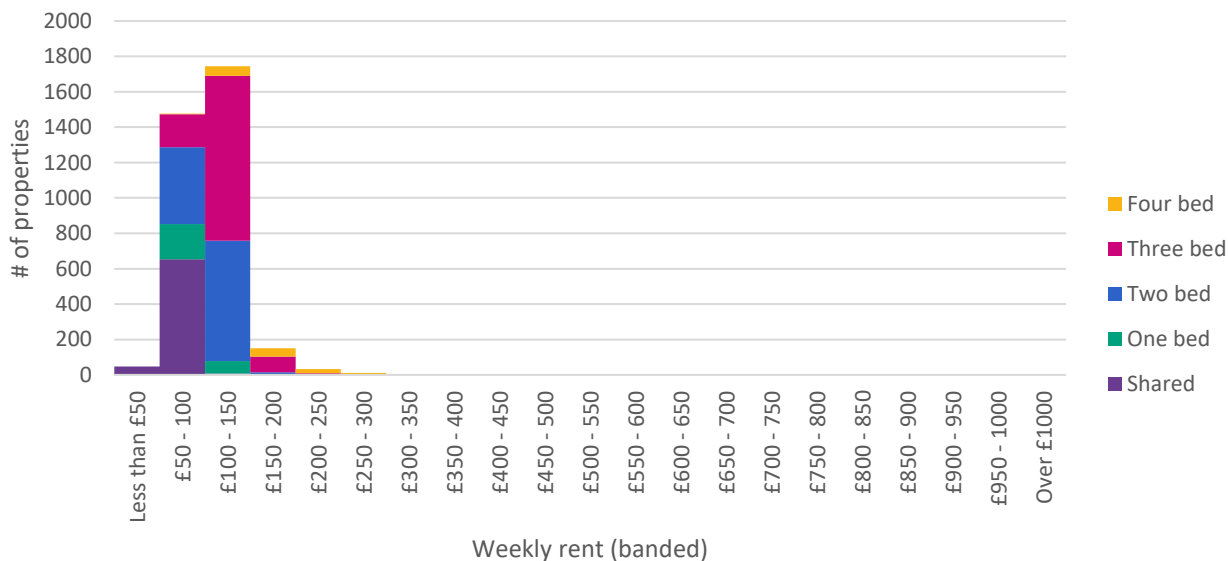

BRMA rental market report:  
Doncaster

**WEEKLY RENTS**

	Shared	One Bed	Two Bed	Three Bed	Four Bed
Lower quartile	£60.00	£80.55	£96.66	£103.84	£138.08
Median	£65.25	£90.00	£103.56	£117.37	£172.60
Upper quartile	£75.25	£100.11	£115.07	£134.63	£195.62

**DEPTH OF MARKET**

Source: VOA, OS OpenData