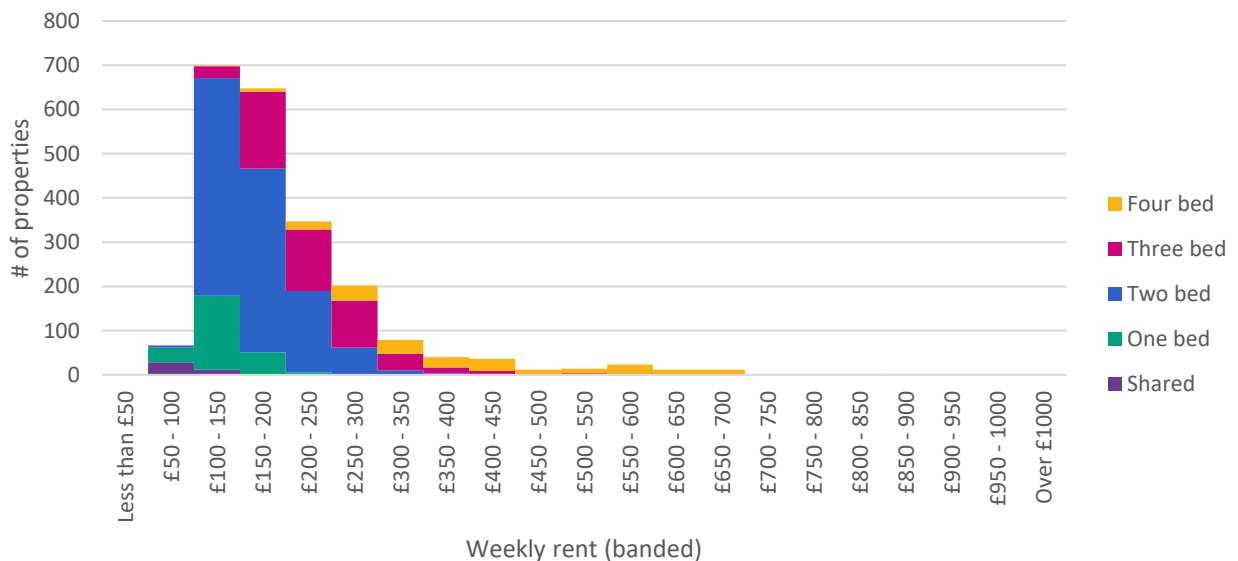

BRMA rental market report:  
East Cheshire

**WEEKLY RENTS**

	Shared	One Bed	Two Bed	Three Bed	Four Bed
Lower quartile	£76.87	£108.17	£136.93	£182.96	£298.03
Median	£88.10	£120.82	£159.95	£207.12	£390.08
Upper quartile	£100.74	£149.59	£195.62	£275.24	£517.81

**DEPTH OF MARKET**

Source: VOA, OS OpenData