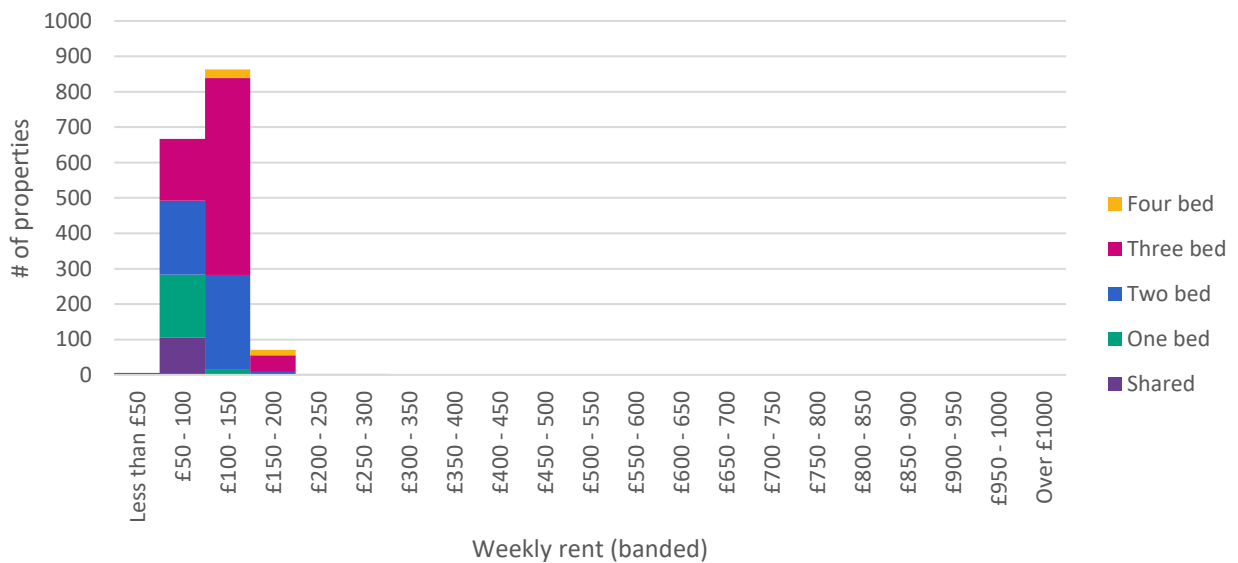

BRMA rental market report:
Grimsby

WEEKLY RENTS

	Shared	One Bed	Two Bed	Three Bed	Four Bed
Lower quartile	£56.50	£75.00	£95.00	£100.00	£133.48
Median	£66.50	£79.78	£103.56	£109.32	£149.59
Upper quartile	£71.50	£86.30	£115.07	£120.82	£172.60

DEPTH OF MARKET

Source: VOA, OS OpenData