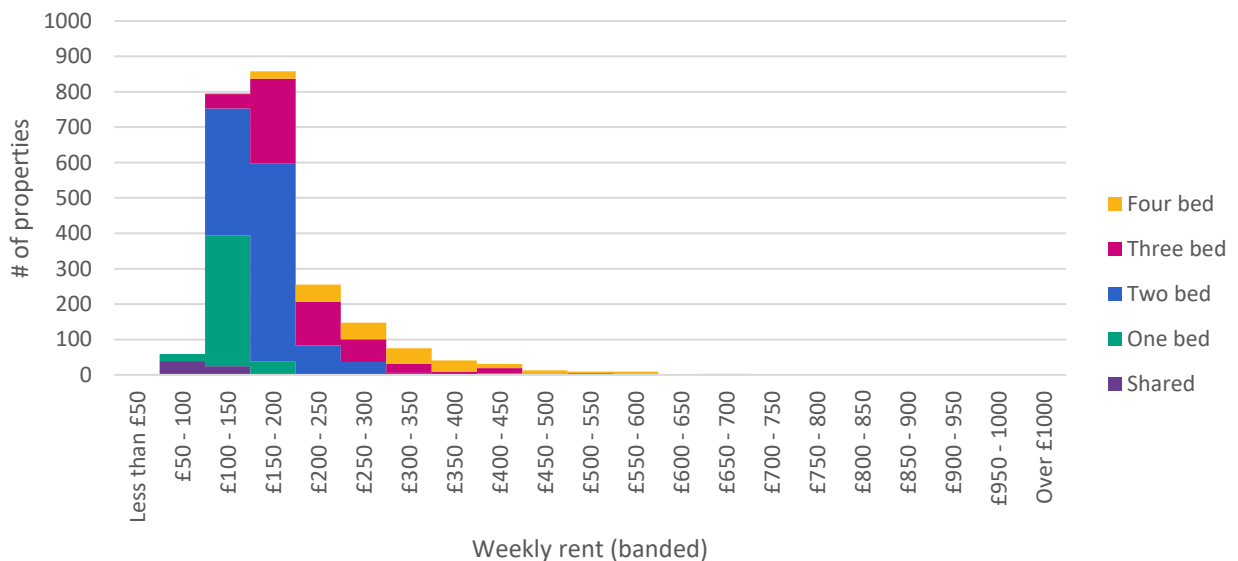

BRMA rental market report:  
**Harrogate**

**WEEKLY RENTS**

	Shared	One Bed	Two Bed	Three Bed	Four Bed
Lower quartile	£74.51	£113.92	£148.44	£172.60	£228.99
Median	£97.04	£126.58	£159.95	£195.62	£299.18
Upper quartile	£100.45	£136.93	£178.36	£230.14	£368.22

**DEPTH OF MARKET**

Source: VOA, OS OpenData