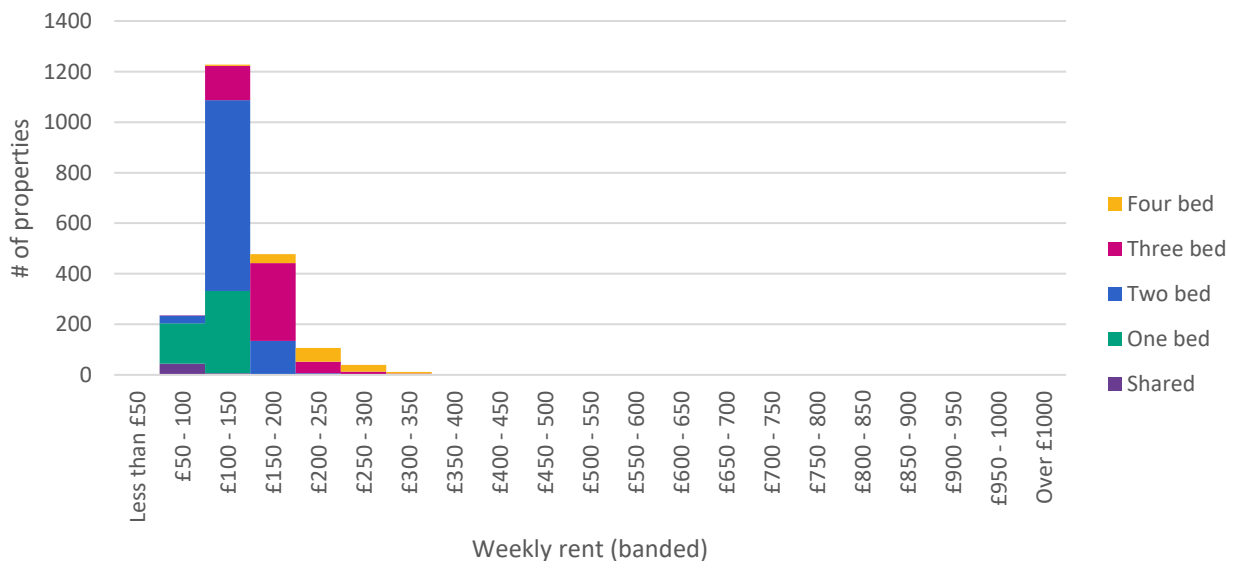

BRMA rental market report:
Herefordshire

WEEKLY RENTS

	Shared	One Bed	Two Bed	Three Bed	Four Bed
Lower quartile	£71.13	£97.81	£124.27	£149.59	£192.74
Median	£79.74	£109.32	£136.93	£166.85	£207.12
Upper quartile	£91.92	£119.67	£144.99	£182.96	£253.15

DEPTH OF MARKET

Source: VOA, OS OpenData