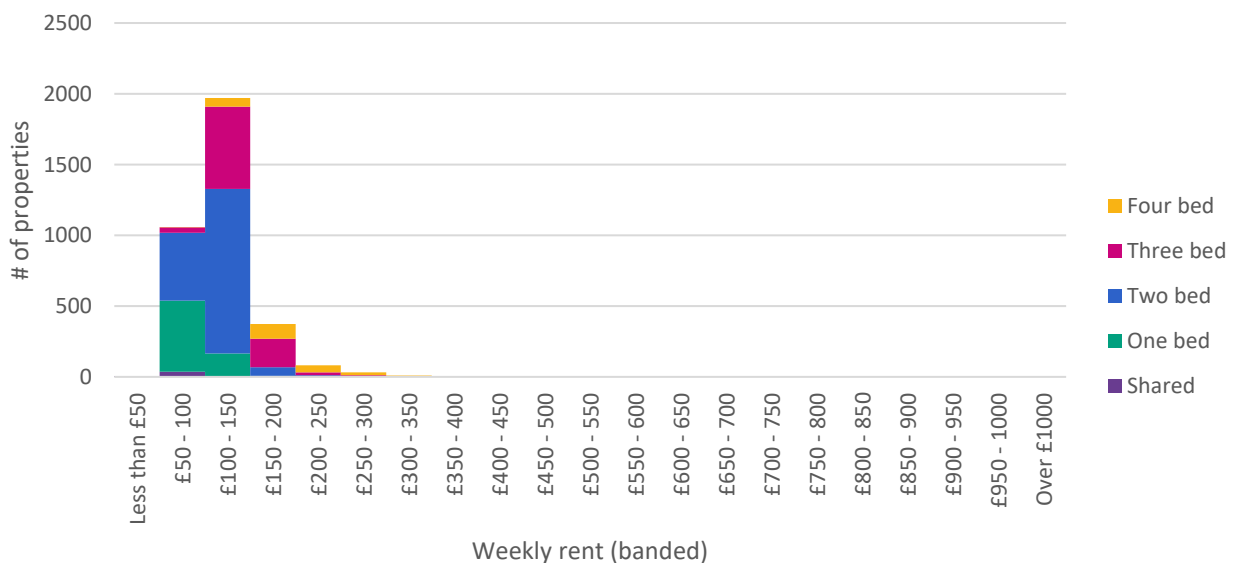

BRMA rental market report:
Kirklees

WEEKLY RENTS

	Shared	One Bed	Two Bed	Three Bed	Four Bed
Lower quartile	£52.75	£80.55	£97.81	£120.82	£155.34
Median	£62.41	£90.90	£109.32	£136.93	£172.60
Upper quartile	£79.42	£100.11	£120.82	£155.34	£218.63

DEPTH OF MARKET

Source: VOA, OS OpenData