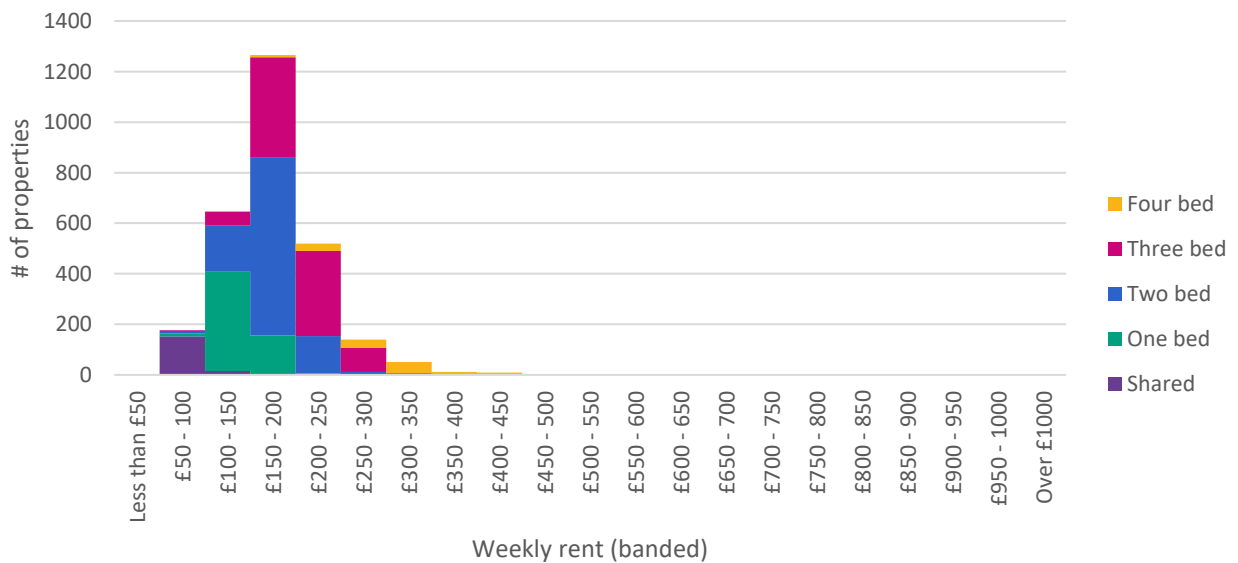

BRMA rental market report:
Medway & Swale

WEEKLY RENTS

	Shared	One Bed	Two Bed	Three Bed	Four Bed
Lower quartile	£67.08	£124.27	£159.95	£179.51	£230.14
Median	£69.39	£138.08	£172.60	£195.62	£299.18
Upper quartile	£78.59	£155.34	£189.86	£218.63	£340.64

DEPTH OF MARKET

Source: VOA, OS OpenData