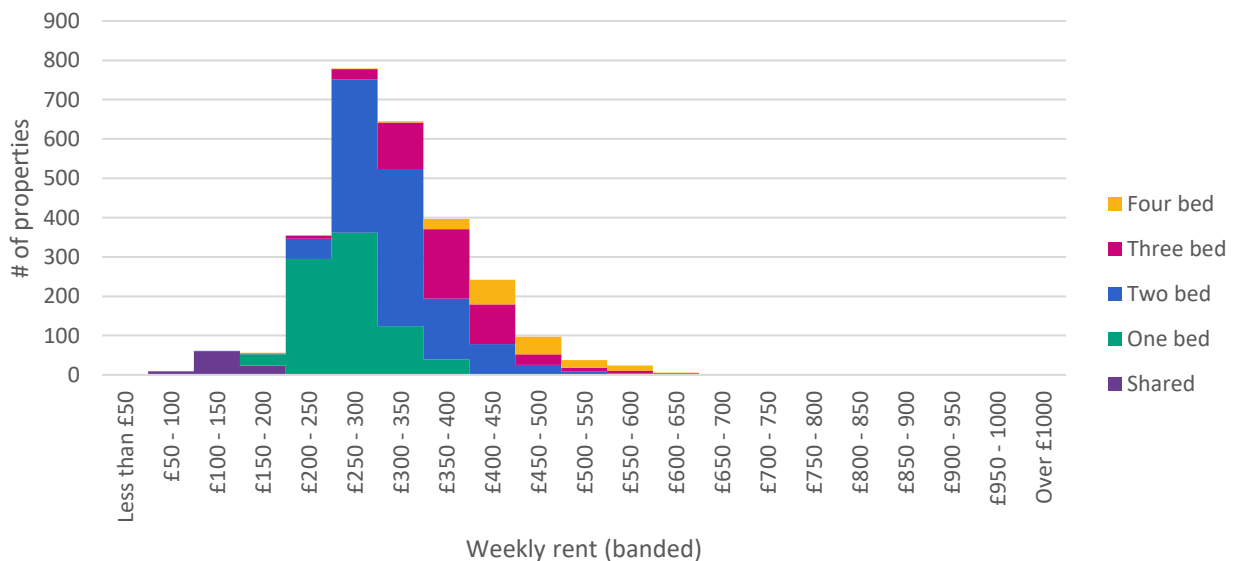

BRMA rental market report:  
Outer East London

WEEKLY RENTS

	Shared	One Bed	Two Bed	Three Bed	Four Bed
Lower quartile	£113.11	£230.14	£287.67	£345.21	£411.37
Median	£136.13	£264.66	£316.44	£371.10	£448.77
Upper quartile	£154.31	£299.18	£345.21	£409.64	£483.29

DEPTH OF MARKET

Source: VOA, OS OpenData