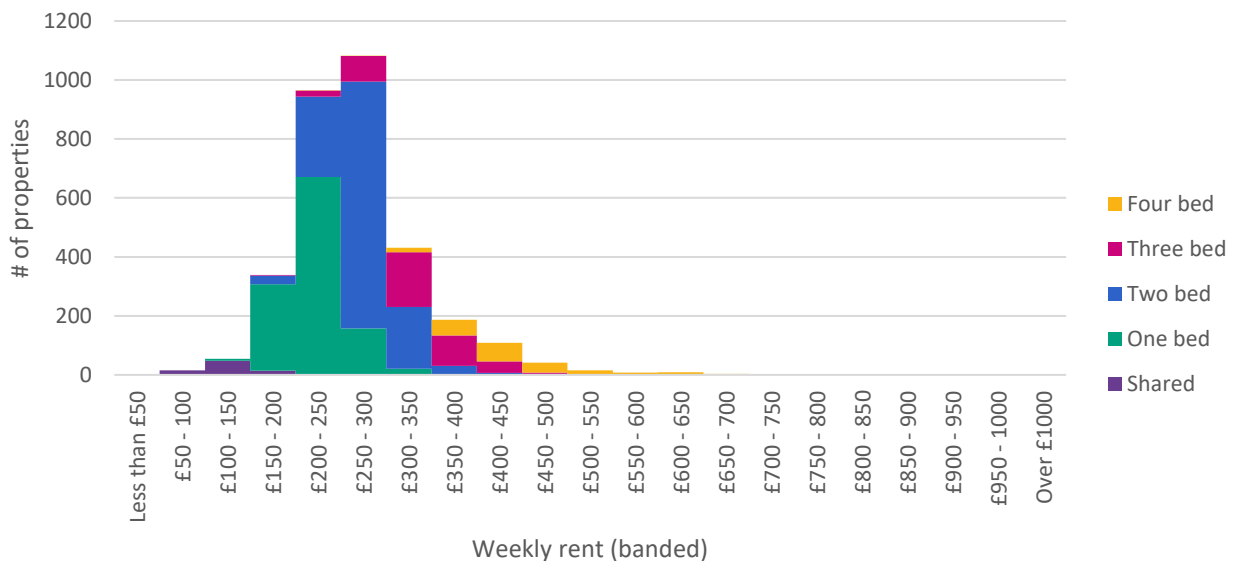

BRMA rental market report:
Outer South London

WEEKLY RENTS

	Shared	One Bed	Two Bed	Three Bed	Four Bed
Lower quartile	£101.61	£195.62	£253.15	£304.93	£379.73
Median	£114.61	£212.88	£276.16	£333.70	£414.25
Upper quartile	£138.08	£230.14	£293.42	£367.07	£471.78

DEPTH OF MARKET

Source: VOA, OS OpenData