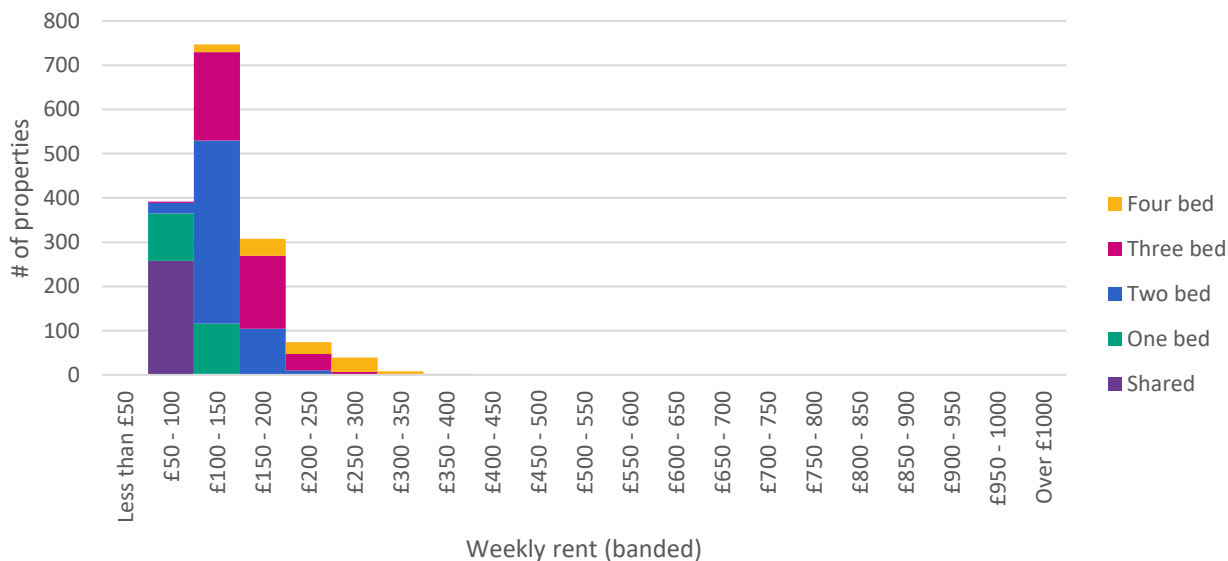

BRMA rental market report:
Peaks & Dales

WEEKLY RENTS

	Shared	One Bed	Two Bed	Three Bed	Four Bed
Lower quartile	£67.00	£91.82	£115.07	£136.93	£171.16
Median	£75.25	£103.56	£130.03	£151.89	£207.12
Upper quartile	£87.25	£109.32	£149.59	£172.60	£264.66

DEPTH OF MARKET

Source: VOA, OS OpenData