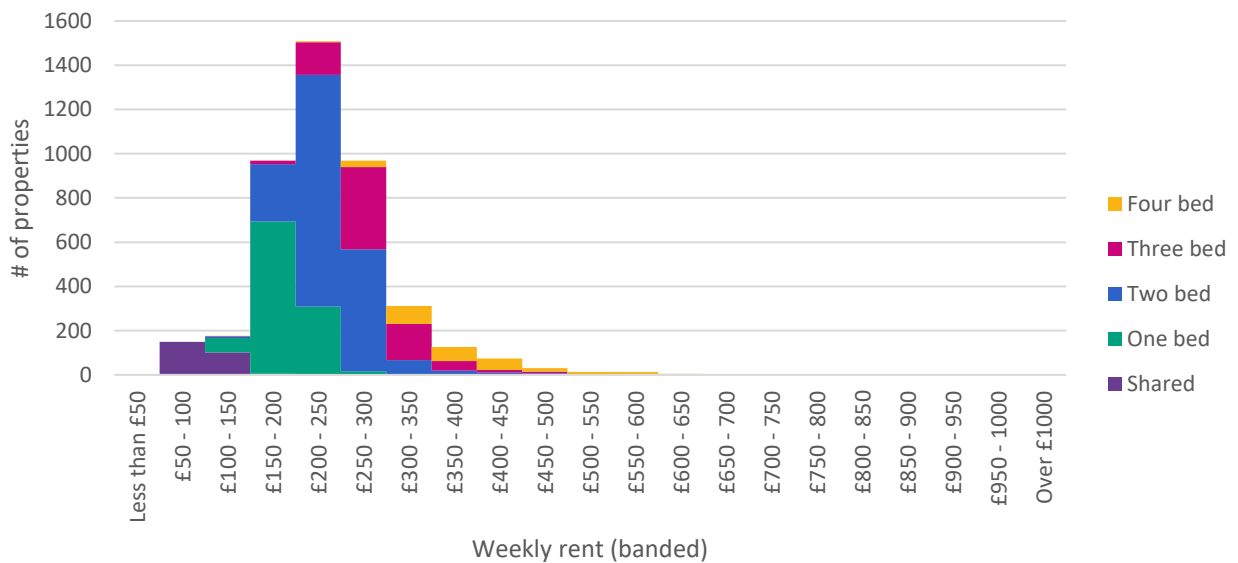

BRMA rental market report:
Reading

WEEKLY RENTS

	Shared	One Bed	Two Bed	Three Bed	Four Bed
Lower quartile	£83.54	£172.60	£207.12	£253.15	£333.70
Median	£92.05	£184.11	£228.99	£276.16	£368.22
Upper quartile	£113.11	£205.97	£253.15	£310.68	£414.25

DEPTH OF MARKET

Source: VOA, OS OpenData