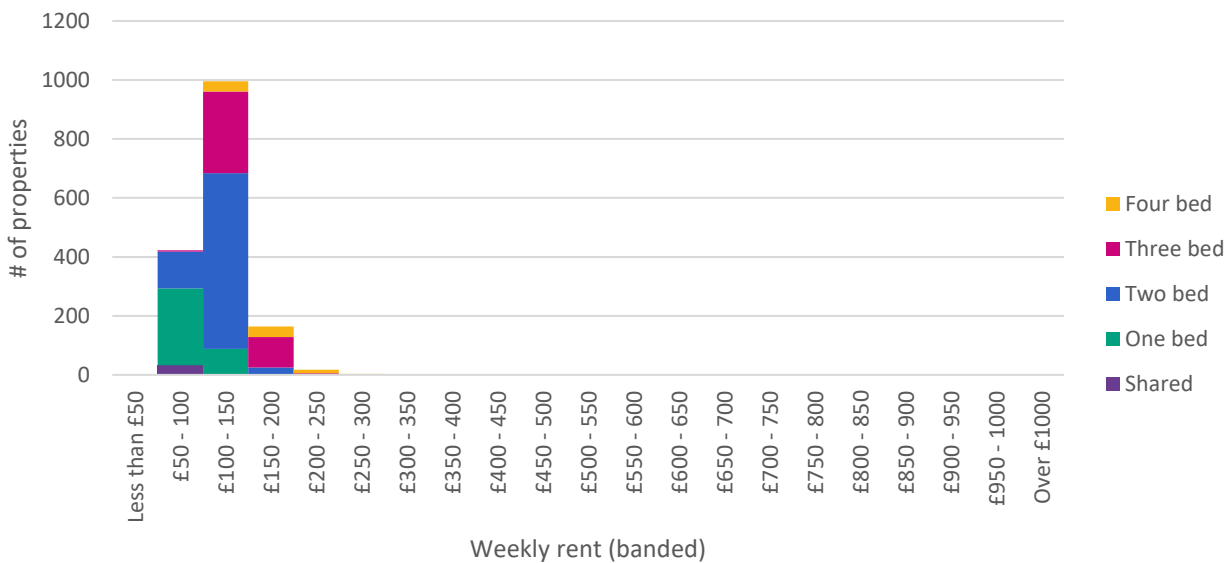

DEPTH OF MARKET

Source: VOA, OS OpenData