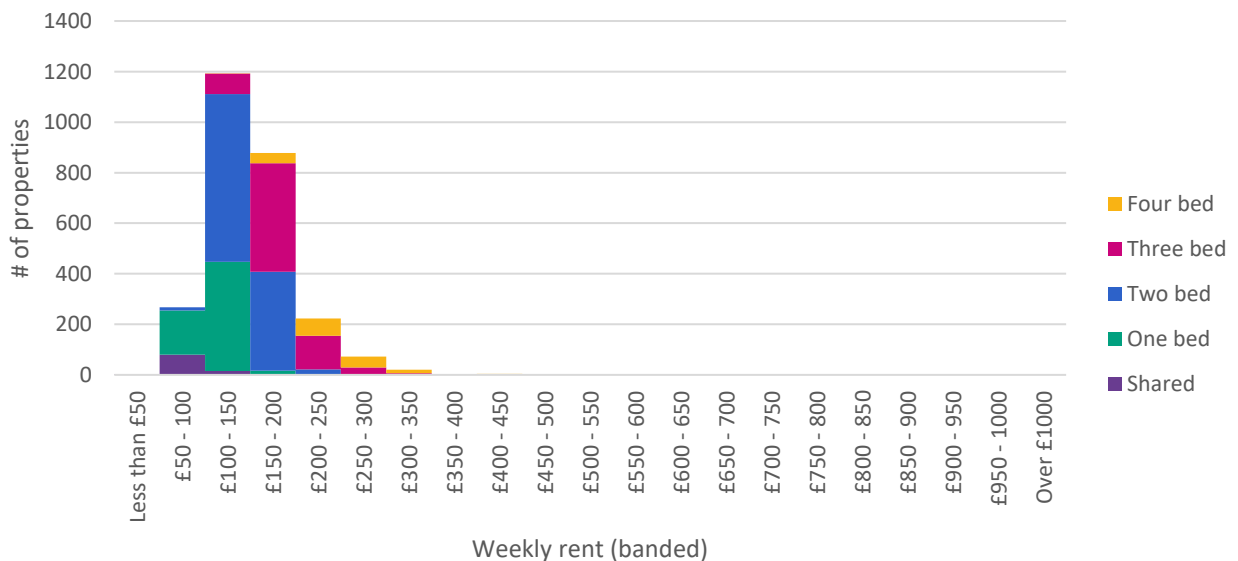

BRMA rental market report:
South Devon

WEEKLY RENTS

	Shared	One Bed	Two Bed	Three Bed	Four Bed
Lower quartile	£65.00	£97.95	£133.48	£161.10	£201.37
Median	£65.00	£109.32	£148.44	£178.36	£228.99
Upper quartile	£74.79	£120.82	£159.95	£199.01	£276.16

DEPTH OF MARKET

Source: VOA, OS OpenData