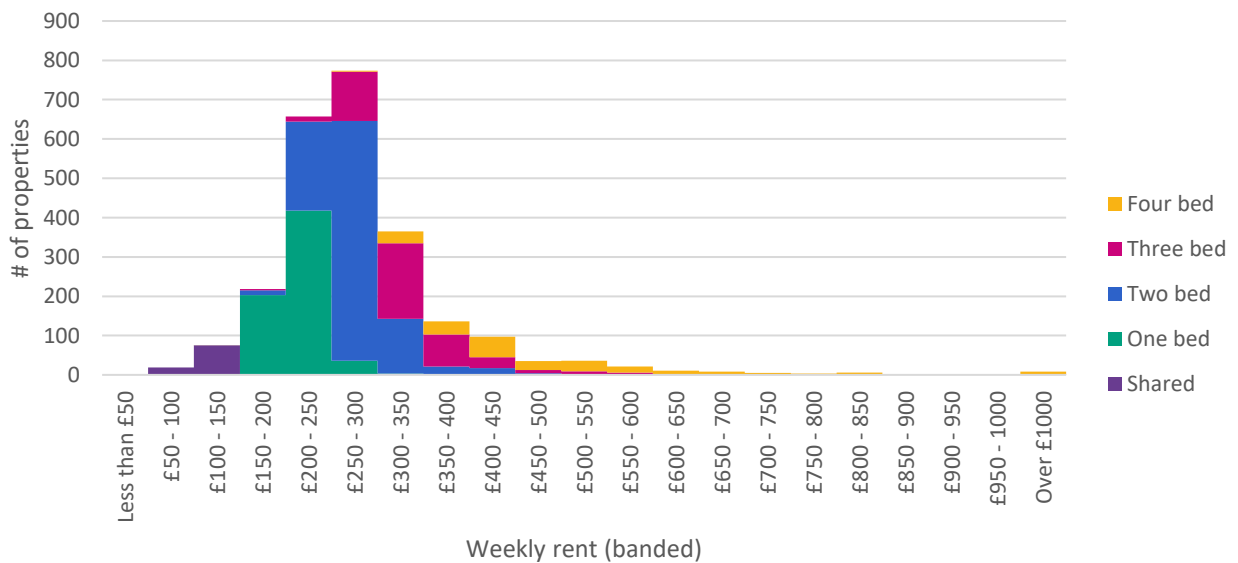

BRMA rental market report:
Walton

WEEKLY RENTS

	Shared	One Bed	Two Bed	Three Bed	Four Bed
Lower quartile	£104.71	£195.62	£252.00	£298.03	£390.08
Median	£116.56	£207.12	£275.01	£322.19	£443.01
Upper quartile	£135.38	£218.63	£293.42	£356.71	£529.32

DEPTH OF MARKET

Source: VOA, OS OpenData