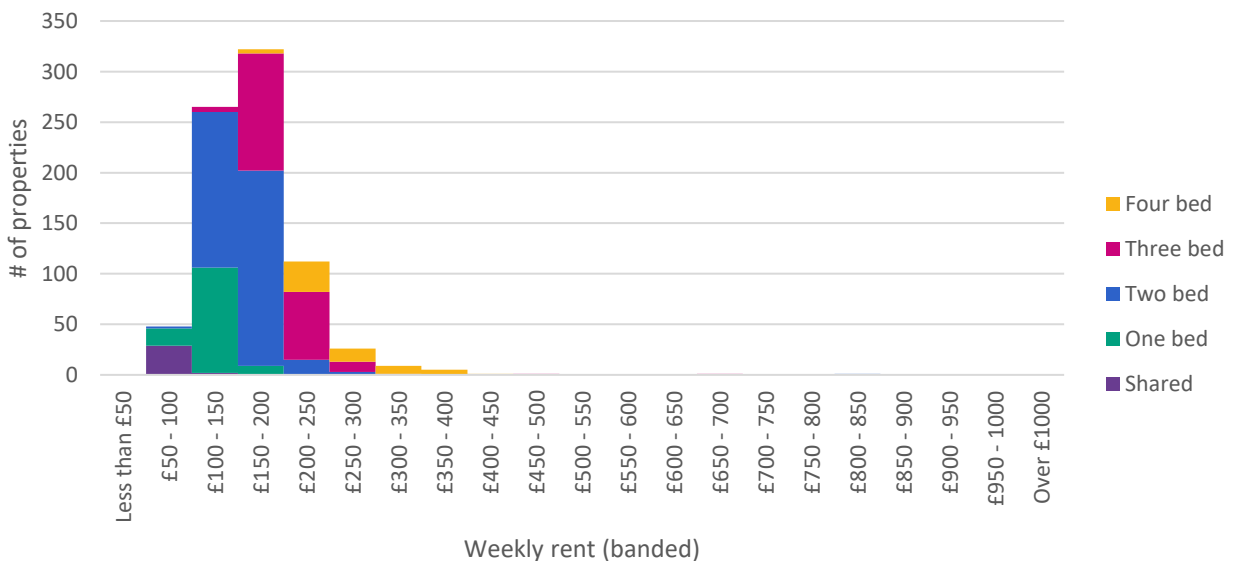

BRMA rental market report:
West Wiltshire

WEEKLY RENTS

	Shared	One Bed	Two Bed	Three Bed	Four Bed
Lower quartile	£78.59	£113.92	£143.84	£178.36	£218.63
Median	£83.19	£126.00	£155.34	£195.62	£241.64
Upper quartile	£87.23	£136.64	£166.85	£207.12	£298.03

DEPTH OF MARKET

Source: VOA, OS OpenData