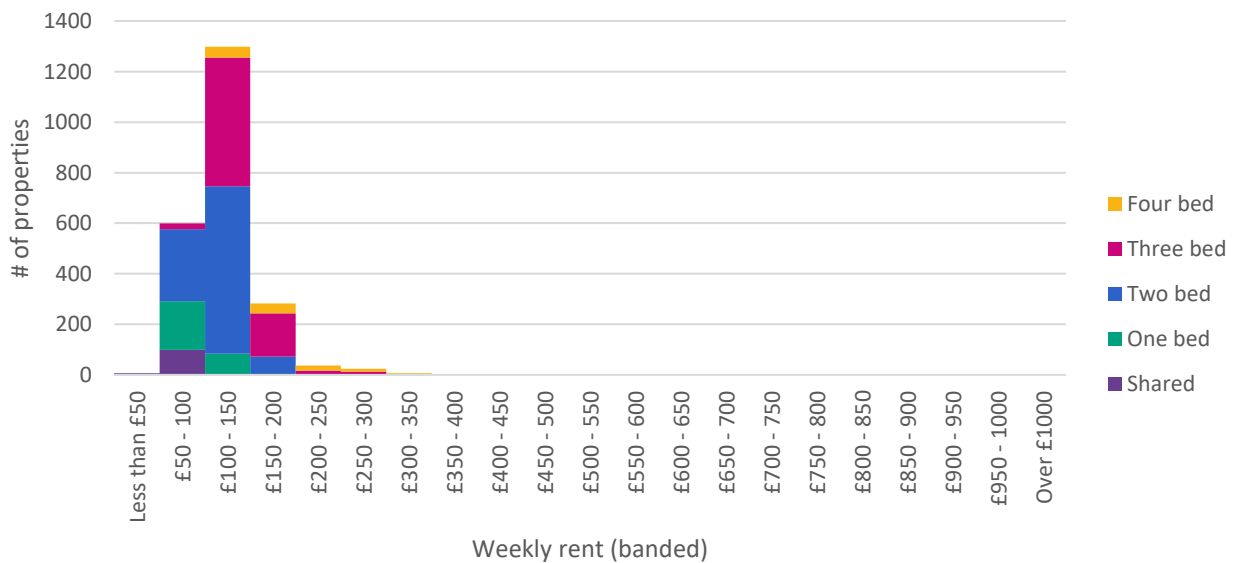

BRMA rental market report:  
Wirral

WEEKLY RENTS

	Shared	One Bed	Two Bed	Three Bed	Four Bed
Lower quartile	£54.56	£80.55	£97.81	£120.82	£143.84
Median	£60.08	£90.90	£109.32	£136.93	£177.09
Upper quartile	£69.98	£103.56	£126.58	£155.34	£218.63

DEPTH OF MARKET

Source: VOA, OS OpenData