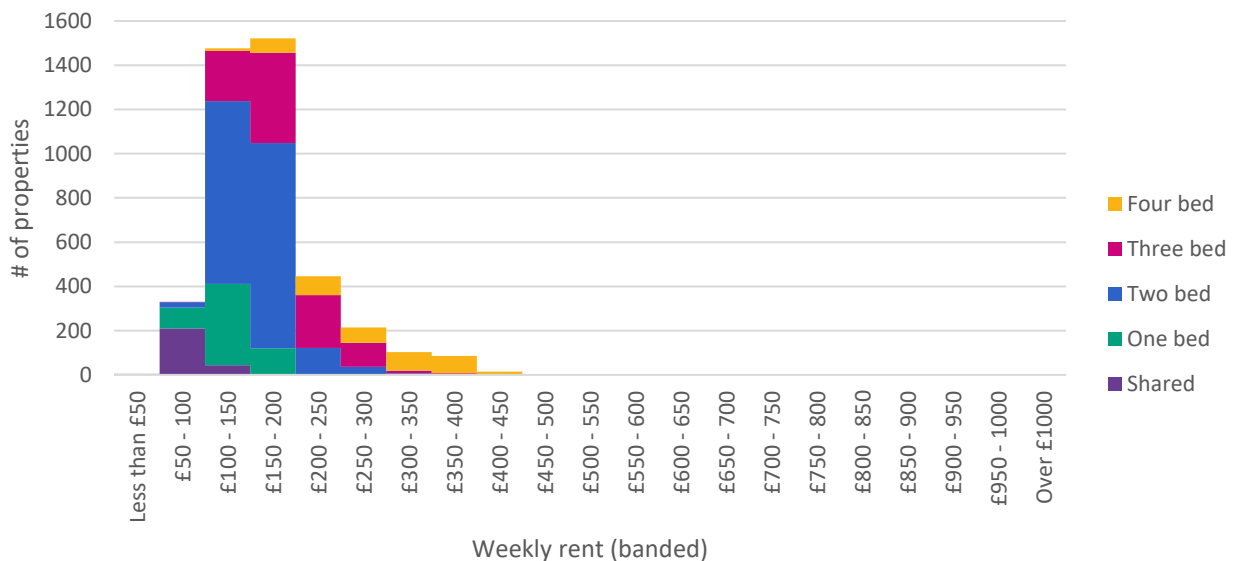

BRMA rental market report:
York

WEEKLY RENTS

	Shared	One Bed	Two Bed	Three Bed	Four Bed
Lower quartile	£73.99	£113.92	£136.93	£155.34	£212.88
Median	£85.11	£132.33	£155.34	£182.96	£287.67
Upper quartile	£95.85	£149.59	£172.60	£218.63	£347.05

DEPTH OF MARKET

Source: VOA, OS OpenData